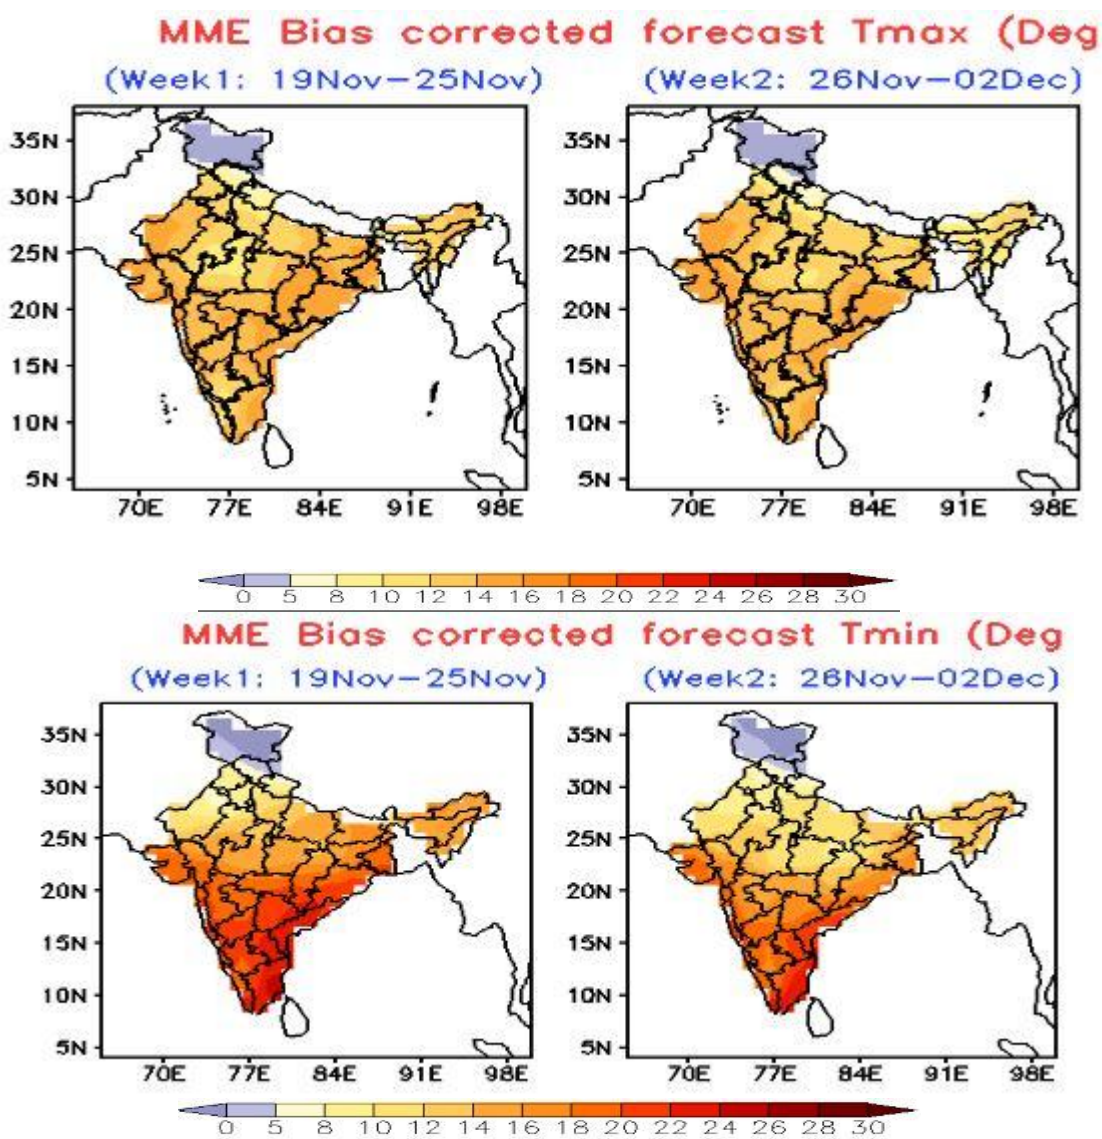

3. Broad Meteorological Conditions:

A Western Disturbance as a trough in mid- tropospheric westerlies with its axis at 5.8 km above mean sea level now runs roughly along Long. 62°E to the north of Lat. 30°N.

4. Forecast :

Weather will be dry for next two week. During 1st week there is no significant change in temperature while in 2nd week there is gradual fall in minimum and maximum temperatures by 1 to 2 degree .

Further update in this regards follow in our bulletin from time to time.

	Week 1(19th Nov to 25th Nov)	Week 2(26th Nov to 2nd Dec)
Max Temp	No Large change	Gradual Fall by 1 to 2 degree
MinTemp	No Large change	Gradual Fall by 1 to 2 degree
Rainfall	Dry	Dry