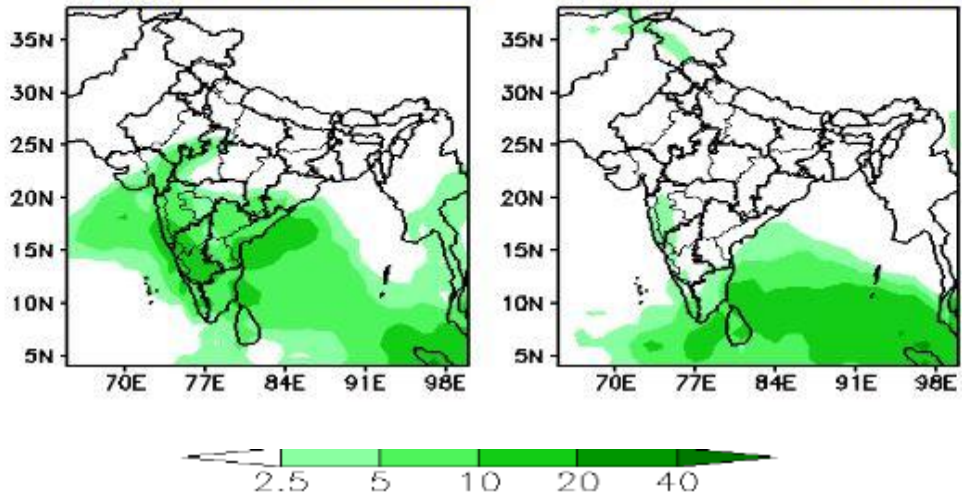

Forecast Rainfall (mm/day)

(Week1: 19Nov–25Nov)

(Week2: 26Nov–02Dec)

Regards,
Met Centre Shimla

**For latest Weather Bulletin and warnings
kindly visit following links**

Website: <https://mausam.imd.gov.in/shimla/>

Twitter: <https://twitter.com/himachalmausam>

Facebook: <https://www.facebook.com/profile.php?id=100018411811087>