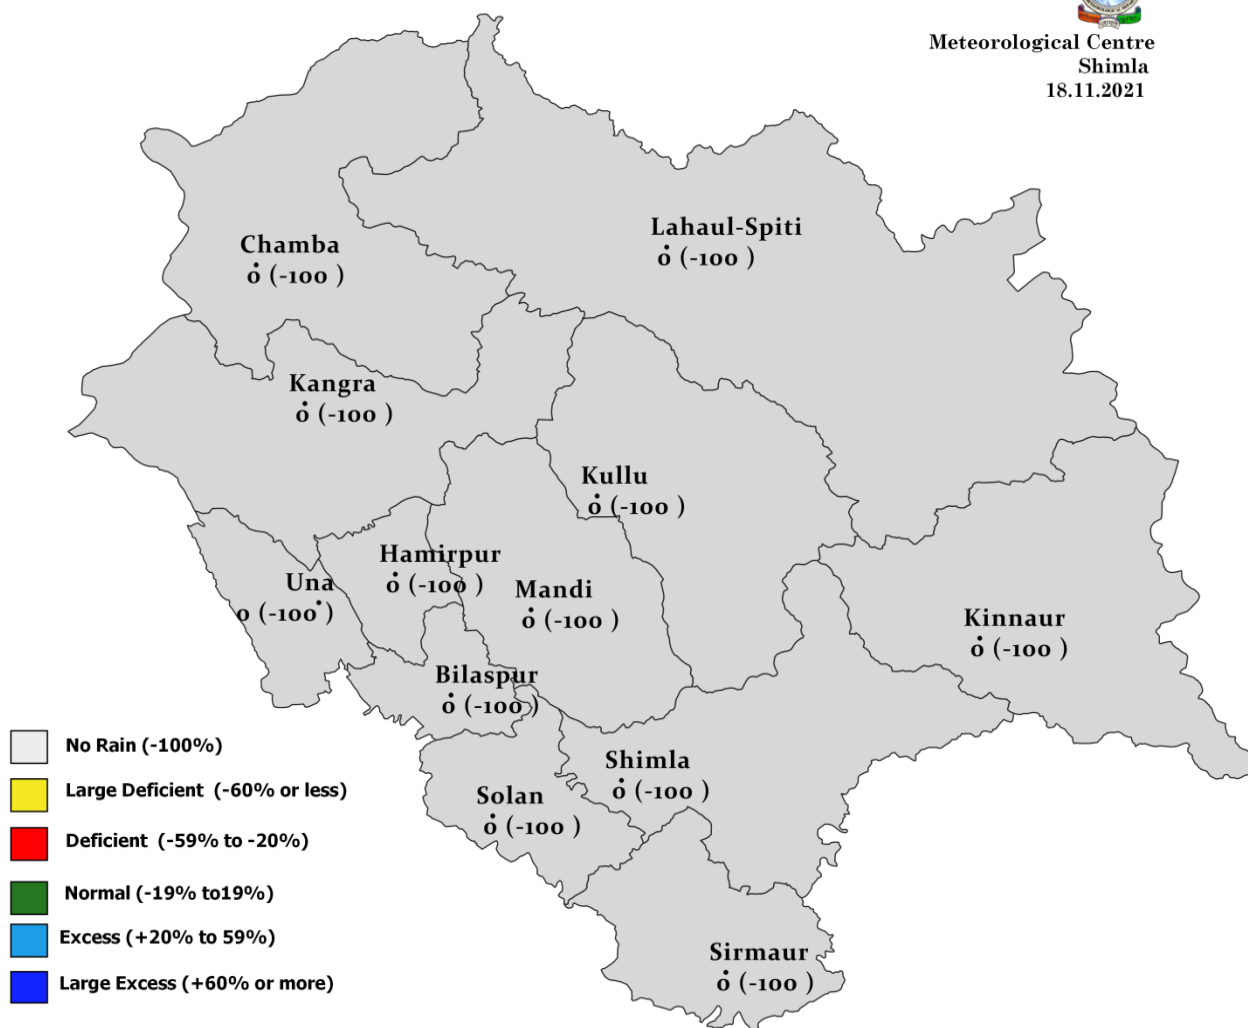

Cumulative Post- monsoon seasonal activity (01.10.2021 to 18.11.2021) remained excess for Himachal Pradesh. District Mandi received deficient rainfall. Hamirpur received normal rainfall. Chamba, Lahaul-Spiti, Shimla, Sirmaur received excess rainfall. Bilaspur, Kangra, Kinnaur, Kullu, Solan, Una received large excess rainfall.

**Districtwise Cumulative Rainfall(mm) & Departure(%)
01.10.2021-18.11.2021**

Meteorological Centre
Shimla
18.11.2021

2. Salient Features for the week ending on 18th Nov 2021

No rainfall received in Himachal Pradesh during last week.

Districtwise weekly Rainfall(mm) & Departure(%)

Meteorological Centre
Shimla
18.11.2021

3. Broad Meteorological Conditions:

A Western Disturbance as a trough in mid- tropospheric westerlies with its axis at 5.8 km above mean sea level now runs roughly along Long. 62°E to the north of Lat. 30°N.