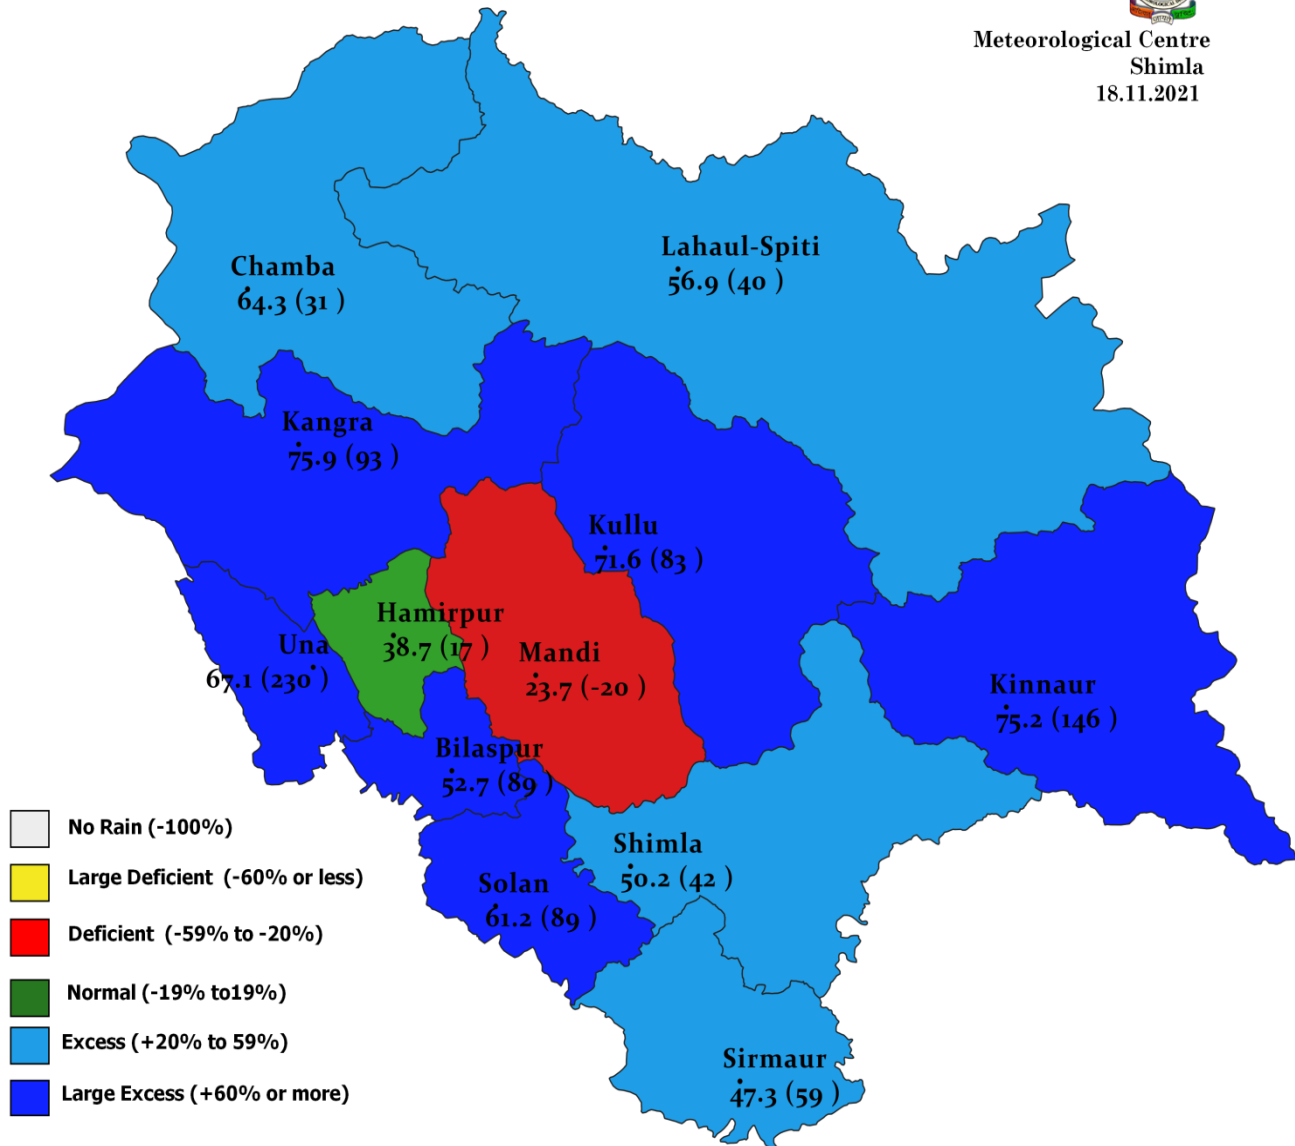

**Government of India
Ministry of Earth Sciences
India Meteorological Department
Meteorological Centre, Shimla (HP)**

Dated 18.11.2021

Weekly Weather Press Release for the State of Himachal Pradesh

1. Post Monsoon Seasonal rainfall

Cumulative Post- monsoon seasonal activity (01.10.2021 to 18.11.2021) remained excess for Himachal Pradesh. District Mandi received deficient rainfall. Hamirpur received normal rainfall. Chamba, Lahaul-Spiti, Shimla, Sirmaur received excess rainfall. Bilaspur, Kangra, Kinnaur, Kullu, Solan, Una received large excess rainfall.

**Districtwise Cumulative Rainfall(mm) & Departure(%)
01.10.2021-18.11.2021**

Meteorological Centre
Shimla
18.11.2021

2. Salient Features for the week ending on 18th Nov 2021

No rainfall received in Himachal Pradesh during last week.

Districtwise weekly Rainfall(mm) & Departure(%)

Meteorological Centre
Shimla
18.11.2021

3. Broad Meteorological Conditions:

A Western Disturbance as a trough in mid- tropospheric westerlies with its axis at 5.8 km above mean sea level now runs roughly along Long. 62°E to the north of Lat. 30°N.